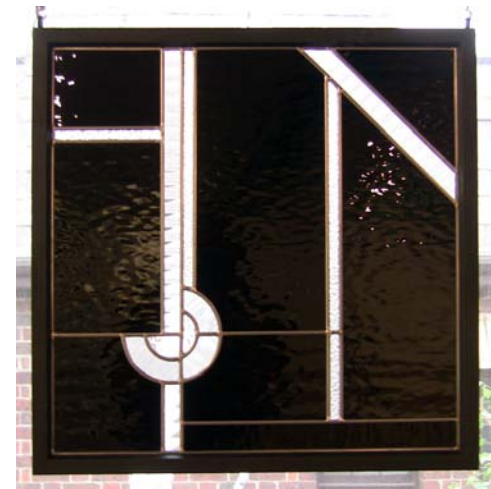

Art Glass

Red Phoenix Glass

AGDA

**GLASS 21**

**IMAGES FROM ARCHITECTURAL GLASS DESIGN AUSTRALIA INC.'S "GLASS 21" EXHIBITION**

Toucan Forged Glass

**ARCHITECTURAL GLASS  
DESIGN AUSTRALIA INC**

PRESENTED

Architectural Glassworks

Creative Art Glass

Marc Grunseit

Armada Stained Glass

Mark Howard

Toucan Forged Glass

Donna Cooper