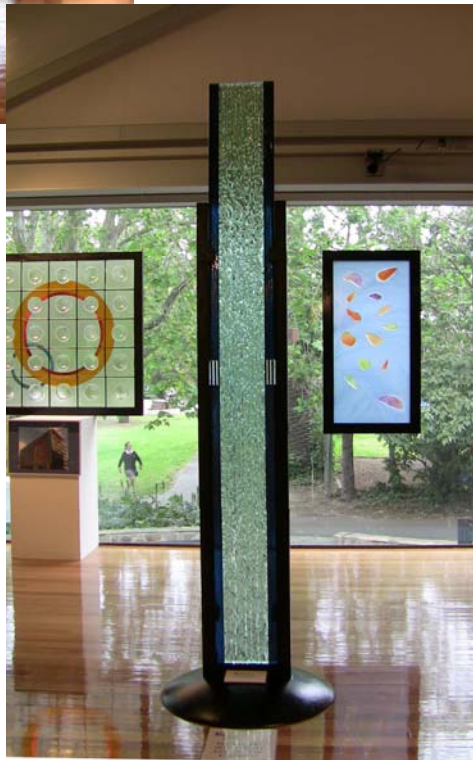

Art Glass

Red Phoenix Glass

AGDA

**GLASS 21**

**IMAGES FROM ARCHITECTURAL GLASS DESIGN AUSTRALIA INC.'S "GLASS 21" EXHIBITION**

Toucan Forged Glass

**ARCHITECTURAL GLASS  
DESIGN AUSTRALIA INC**

PRESENTED

**"GLASS 21"**

**AT CHAPEL OFF  
CHAPEL PRAHRAN  
FROM 21/10/2009 TO  
7/11/2009**

Janine Tanzer

Blue Dog Glass

Armadales Doors & Leadlight

Tessa Duke

Fingerprint Glass

Architectural Stained Glass Studio